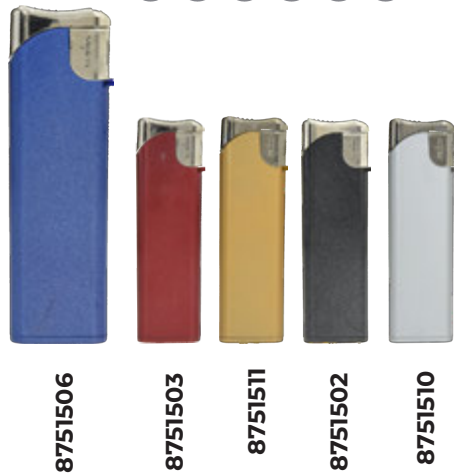

TWIST

Lighter
Plastic,
25 x 80 x 10 mm

- pad printing
- 50/1000

- ISO 9994
- EN 13869
- 85% Recycled
- LED
- Gas
- TUV SUD

TWIST METALIC

Lighter
Plastic,
24 x 80 x 10 mm

- pad printing
- 50/1000

- ISO 9994
- EN 13869
- 85% Recycled
- LED
- Gas
- TUV SUD