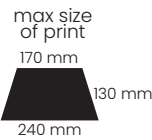

UMBRELLAS & TRAVEL

ROBIN

Umbrella folding 8 - panel
windproof, automatic open/close, Pongee, 190T,
fiberglass + steel mechanism,
metal shaft
Handle: plastic

screen printing

322 g

12/60

Wind proof

Open Rib Sec close