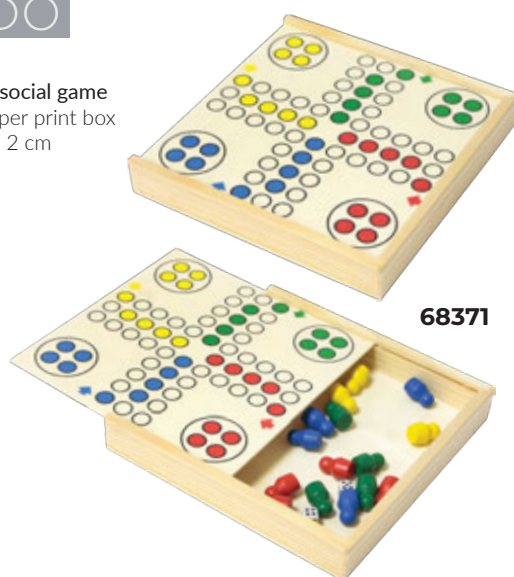

Wooden Chess
Color paper print box
22 x 11,1 x 2,5 cm

1/48

68116

LUDO

Wooden social game
White paper print box
15 x 15 x 2 cm

1/48

68371

BRAIN 3D