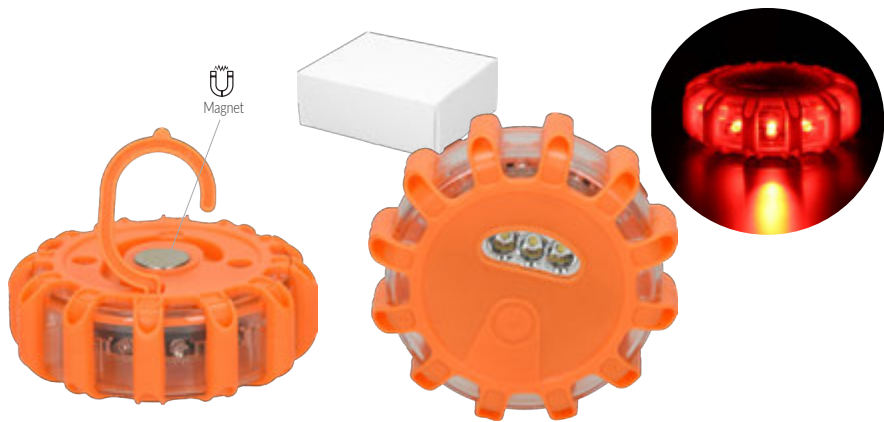

WARNING

LED road flares emergency lights

Lights 3 pack roadside warning flashlight car safety flare, warning flashing beacon with magnet and hook for vehicles and boats, with strong magnet and hook at the backside
Ø 10 x 3,5 cm, logo print: 1,8 x 1,8 cm

73571