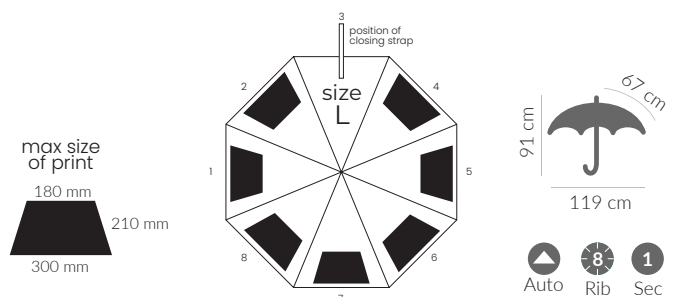

UMBRELLAS & TRAVEL

AURORA

Umbrella 8-panel automatic

Pongee, 190T, reflective edge, fiberglass frame, metal shaft, Handle: rubber

screen printing

557 g

12/48

Wind proof

ARES

Umbrella 8-panel automatic

Pongee, 190T, metal frame, Handle: plastic

screen printing

580 g

20/40

Wind proof