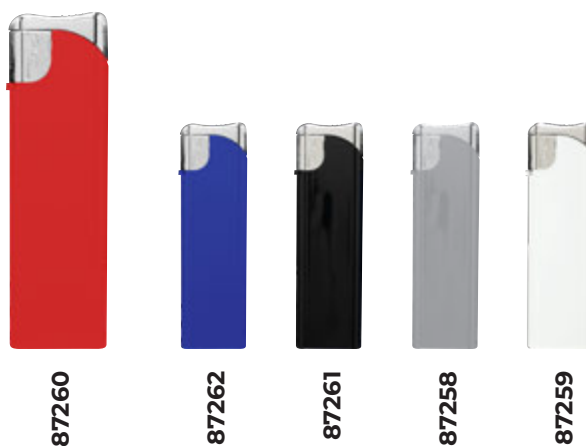

24/240

SWING

Lighter
Plastic
24 x 80 x 12 mm

pad printing

50/1000

F2

Lighter
Plastic
25 x 80 x 11 mm

pad printing