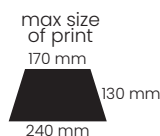

white
8628701

red
8628703

dark blue
8628706

green
8628707

black
8628702

UMBRELLAS & TRAVEL

ZEUS

Umbrella 8-panel automatic
Polyester, 190T,
metal frame
Handle: wood