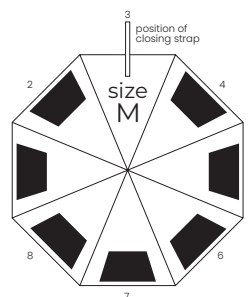

white
8628701

red
8628703

dark blue
8628706

green
8628707

black
8628702

UMBRELLAS & TRAVEL

ZEUS

Umbrella 8-panel automatic
Polyester, 190T,
metal frame
Handle: wood