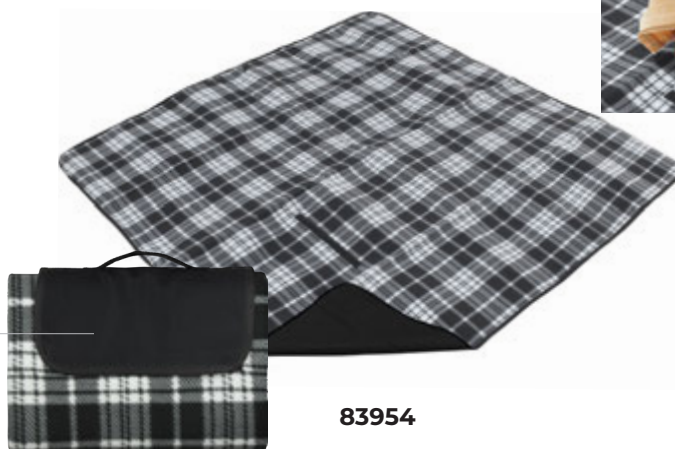

CHILL OUT

Foldable Picnic Mat grey

Polyester and Nyon surface, high water resistance, with acrylic fiber filling, more comfortable and available for wet hard ground. Easily fold as carry bag with zipper closure. 127 x 152 x 0,5 cm

screen printing

embroidery

1/16

- 1 bag
- 2 pillow

8395512

3 blanket

FJORD

LANG

Polar fleece picnic blanket

material: front side 160 g/m² weight rotary printing pattern polar fleece fabric, back side PP black material, 600D flap, Polyester handle, 135 x 150 cm

screen printing

embroidery

possible LOGO print

1/16

83954