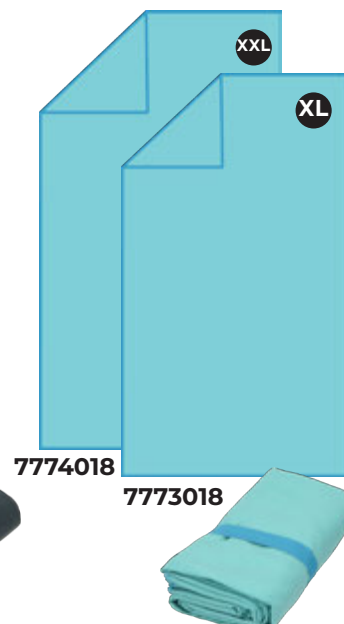

LANG

Towel with elastic stripe
Microfibre, 200 gms,
85% Polyester, 15% polyamid,
elastic strap and same color
edge

80 x 160 cm

1/50

70 x 140 cm

1/50

ACTIVE

LANG

Towel with elastic stripe
Microfibre, 200 gms,
85% Polyester, 15% polyamid,
elastic strap and same color
edge

80 x 160 cm

100 x 180 cm

1/50

1/30

ACTIVE LANG

Towel with elastic stripe
Microfibre, 200 gms,
85% Polyester, 15% polyamid,
elastic strap and same color edge