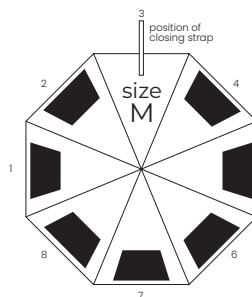

rubber handle material