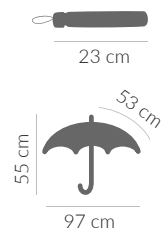

Manual Rib Sec