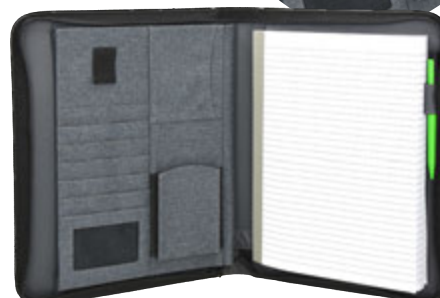

A4

ESBO A4

Business folder

in 600D, pocket in front, internal ringbinder of 4x20 mm rings enable organisation of A4 sheets, 20 sheet pad of lined paper, a pen holder (pen not included) compartments for accessories (not included).
26 x 34 x 2,5 cm

82096

A4

ELEGANT A4

Business folder with zipper A4

Calculator included, paper refil, 20-sheets notebook, cards and documents sections, clamping mechanism, black artificial leather, with 600D poliester
35 x 28,5 x 5 cm

82026

A4

VAASA A4

Business folder A4 with zipper

Fabric with PU backing with notebook, 80 sheets, 34 x 26 x 4 cm

82067