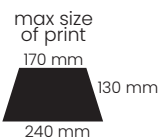

Manual Rib Sec