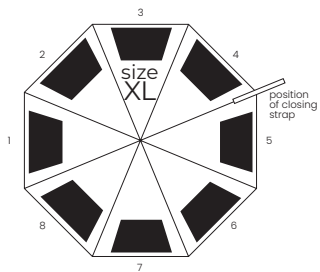

PROTECT

Umbrella 8-panel automatic

Pongee, 190T,
fiberglass frame,
and shaft
Handle: rubber

black / silver
8641902

ORION

Umbrella 8-panel automatic

Pongee, 190T,
fiberglass mechanism + shaft
Handle: eva foam

black
8637502