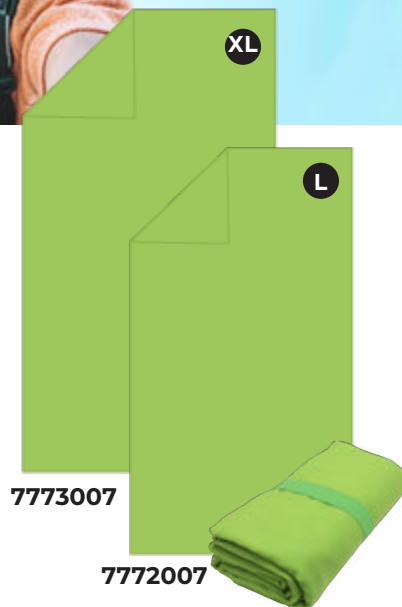

LANG

Towel with elastic stripe
Microfibre, 200 gms,
85% Polyester, 15% polyamid,
elastic strap and same color
edge

80 x 160 cm

1/50

70 x 140 cm

1/50

ACTIVE

LANG

Towel with elastic stripe
Microfibre, 200 gms,
85% Polyester, 15% polyamid,
elastic strap and same color
edge

80 x 160 cm

100 x 180 cm

1/50

1/30

ACTIVE LANG

Towel with elastic stripe
Microfibre, 200 gms,
85% Polyester, 15% polyamid,
elastic strap and same color edge