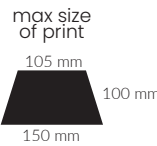

UMBRELLAS & TRAVEL

ASTAR BLACK

Umbrella 16-panel automatic

Pongee, 190T,
metal frame,
Handle: PVC mat black

PAN

Umbrella 8-panel automatic

Polyester, 190T,
metal frame,
Handle: foam

silver - outside
navy blue - inside