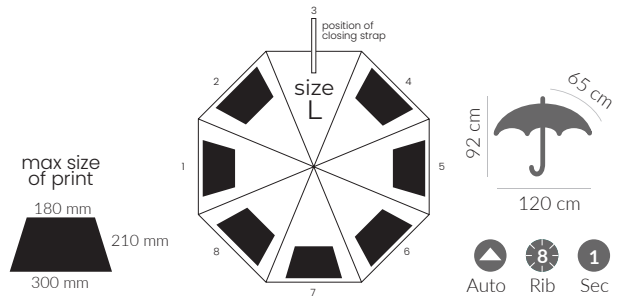

 Wind proof

white
8637401

black
8637402

navy blue
8637406

ARES

Umbrella 8-panel automatic

Pongee, 190T, metal frame, Handle: plastic

 screen printing