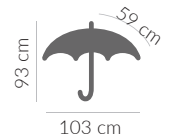

SELENA

Umbrella 8-panel automatic
Pongee, 190T
metal colored fiberglas frame
Handle: matching color, mat
PVC

screen printing

490 g

1/20