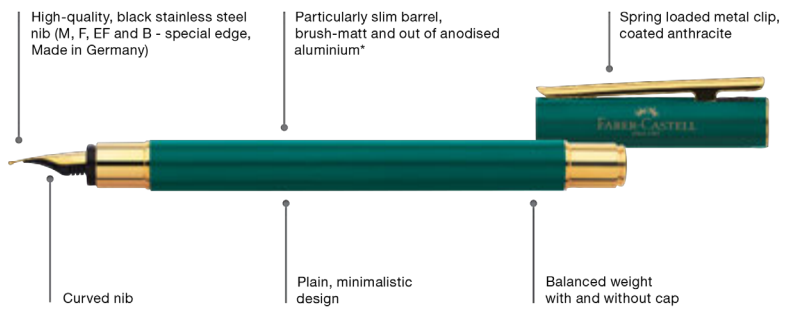

- Particularly slim barrel
- Spring-loaded metal clip, detachable cap, tip, end button
- Fountain pen: High-quality stainless steel nib in width (M, F, EF, B), equipped with a cartridge/converter system, fitted with a cartridge
- Rollerball: Fitted with a black refill with ceramic tip, fast-drying, interchangeable refill, also usable with a fineliner refill
- Ballpoint pen: Fitted with a black large-capacity refill, line width M