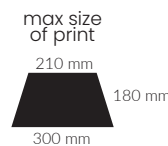

grey
8642314

black
8642302

PAN

Umbrella 8-panel automatic

Polyester, 190T,
metal frame,
Handle: foam

silver/navy blue
86336SM

dark blue/one colour
86336

silver - outside
navy blue - inside