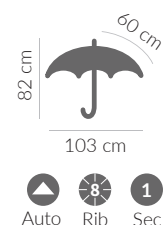

white
8628701

red
8628703

dark blue
8628706

green
8628707

black
8628702

UMBRELLAS & TRAVEL

ZEUS

Umbrella 8-panel automatic
Polyester, 190T,
metal frame
Handle: wood