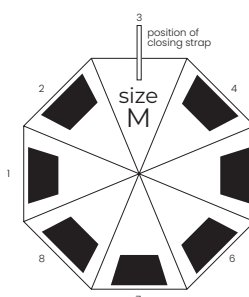

white
8628701

red
8628703

dark blue
8628706

green
8628707

black
8628702

UMBRELLAS & TRAVEL

ZEUS

Umbrella 8-panel automatic
Polyester, 190T,
metal frame
Handle: wood