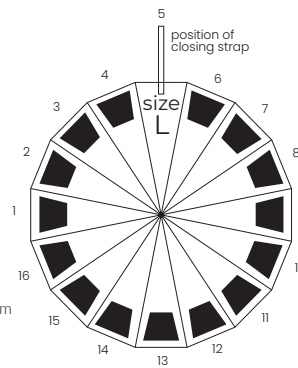

UMBRELLAS & TRAVEL

ASTAR BLACK

Umbrella 16-panel automatic

Pongee, 190T,
metal frame,
Handle: PVC mat black