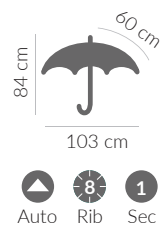

REFLECT

Umbrella 8-panel automatic

Pongee, 190T,
black metal frame,
fiberglass long ribs,
Handle: foam

screen printing

416 g

10/50

grey
complete reflective
8628912

Wind proof

classic material

reflective material

MORANA

Umbrella 8-panel automatic

Pongee, 190T
black metal fiberglas frame,
Handle: foam

screen printing

275 g

12/60

Wind proof

white
8628701

red
8628703

dark blue
8628706

green
8628707

black
8628702