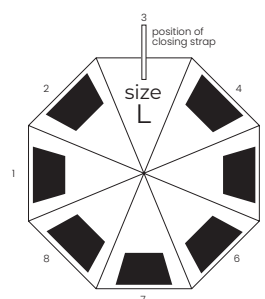

grey
8642314

black
8642302

PAN

Umbrella 8-panel automatic

Polyester, 190T,
metal frame,
Handle: foam

silver/navy blue
86336SM

dark blue/one colour
86336

silver - outside
navy blue - inside