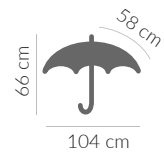

UMBRELLAS & TRAVEL

THOR

Umbrella folding 10 - panel
automatic open / close
Cationic Pongee, 190T
Frame: steel
Handle: plastic

430 g

10/50

MULAN

Umbrella folding 12 - panel
automatic open/close
Pongee, 190T,
steel mechanism,
metal shaft
Handle: plastic

447 g

12/60