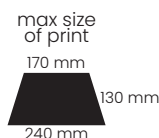

white
8628701

red
8628703

dark blue
8628706

green
8628707

black
8628702

UMBRELLAS & TRAVEL

ZEUS

Umbrella 8-panel automatic
Polyester, 190T,
metal frame
Handle: wood