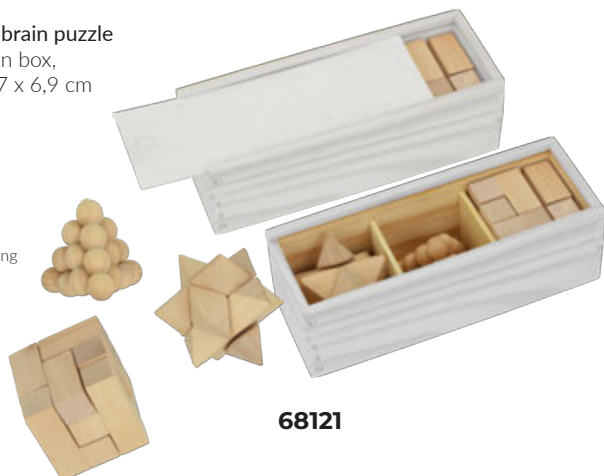

BRAIN 3D

Wooden brain puzzle
In wooden box,
20,7 x 7,7 x 6,9 cm

pad printing

laser engraving

1/30