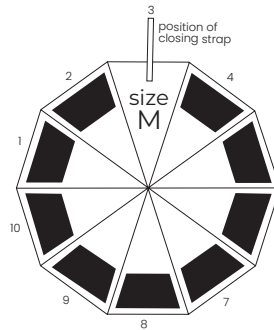

with light OFF

with light ON

black
8628402

430 g

10/50

MULAN

Umbrella folding 12 - panel
 automatic open/close
 Pongee, 190T,
 steel mechanism,
 metal shaft
 Handle: plastic

black
8628502