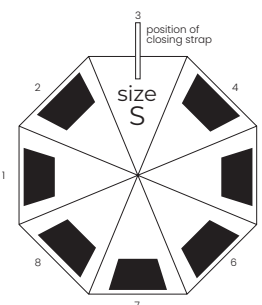

ZODIAC LUX

Umbrella folding 8-panel
automatic open/close
Pongee, 190T, windproof,
fiberglass mechanism
Handle: rubber

screen printing

369 g

12/48

Wind proof

Open Rib Sec close