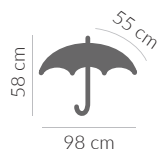

grey melange
8639412