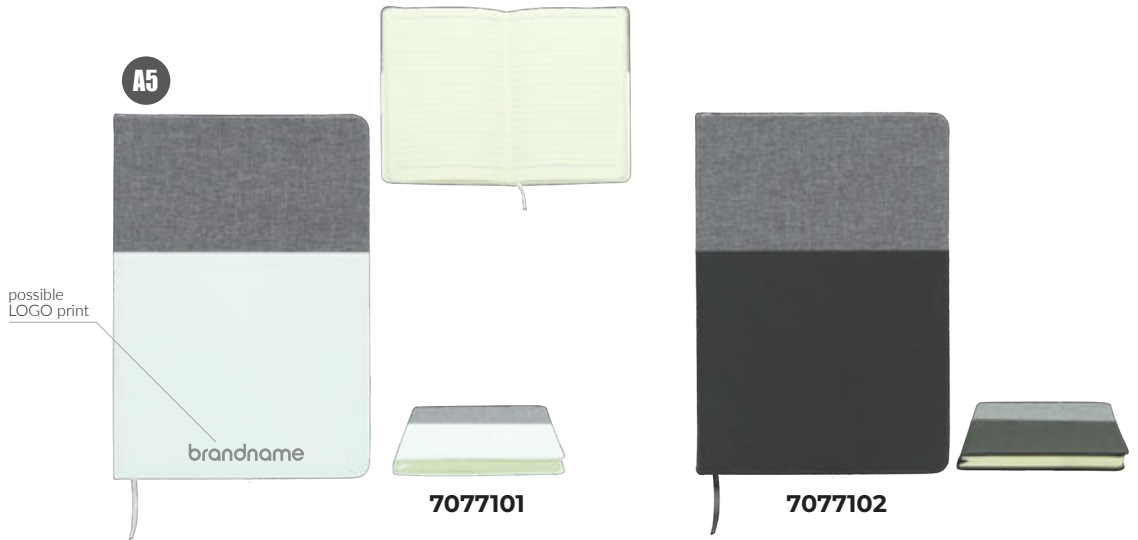

DUAL

Notebook A5

With 96 sheets, lines, cream paper 80 g/m², round corners, cover material: paper with folia, bands and tail bands, 14,7 x 20,8 x 1 cm

hot printing

pad printing

1/60

BETA

Notebook A5

With 96 sheets, lines, white paper 80 g/m², round corners, cover material: paper cover with folia, bands and tail bands, 15,5 x 20,7 x 1 cm

hot printing

pad printing

10/60