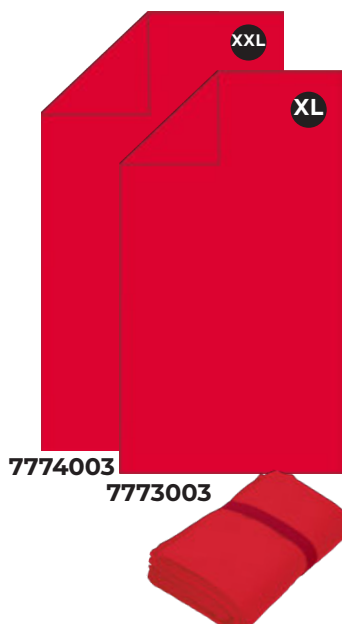

Towel with elastic stripe
Microfibre, 200 gms,
85% Polyester, 15% polyamid,
elastic strap and same color
edge

80 x 160 cm

100 x 180 cm

1/50

1/30

ACTIVE LANG

Towel with elastic stripe
Microfibre, 200 gms,
85% Polyester, 15% polyamid,
elastic strap and same color edge