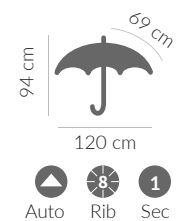

grey
8642314

black
8642302

PAN

Umbrella 8-panel automatic

Polyester, 190T,
metal frame,
Handle: foam

silver/navy blue
86336SM

dark blue/one colour
86336

silver - outside
navy blue - inside