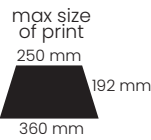

PROTECT

Umbrella 8-panel automatic

Pongee, 190T,
fiberglass frame,
and shaft
Handle: rubber

black / silver
8641902

ORION

Umbrella 8-panel automatic

Pongee, 190T,
fiberglass mechanism + shaft
Handle: eva foam

black
8637502