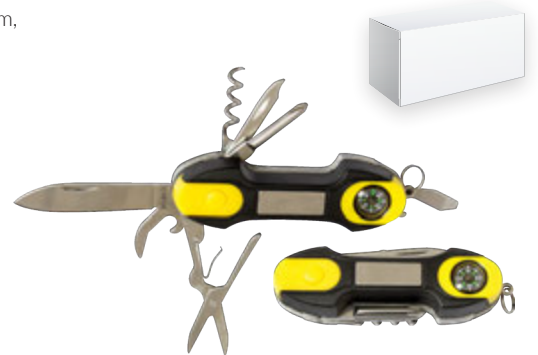

MUSHROOM

Pocket knife
 Wood, metal,
 20 x 2,5 x 1 cm,
 blade: 6 cm

-  pad printing
-  laser engraving
-  12/240

89058

COMPAS

Multi tool 7-teils knife
 Plastic, metal,
 11,5 x 3,5 x 2 cm,
 Blade: 6 cm

-  pad printing
-  laser engraving
-  1/100