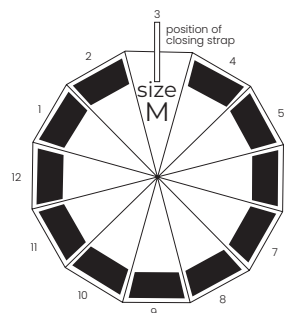

dark blue
8628506

beige
8628513

447 g

12/60

KRONOS

Umbrella folding 10 - panel

automatic open / close

Pongee, 190T