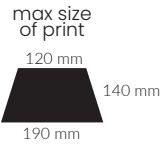

with light OFF

with light ON

black
8628402

430 g

10/50

MULAN

Umbrella folding 12 - panel
 automatic open/close
 Pongee, 190T,
 steel mechanism,
 metal shaft
 Handle: plastic

black
8628502