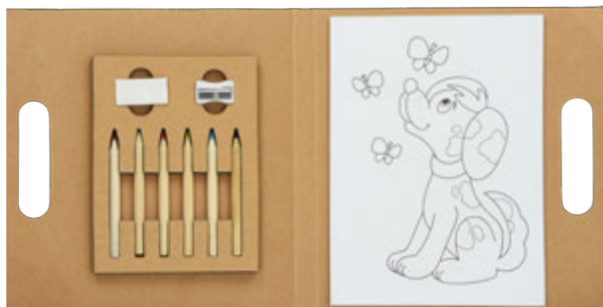

FOLLOW 2 GO

Children coloring set
6 color pencils, eraser,
pencil sharpener and
printed notebook with 30
sheets of drawings for
coloring, nature paper folder
20 x 21 x 2 cm

possible
LOGO print

68125

Symbolic position of cover print.