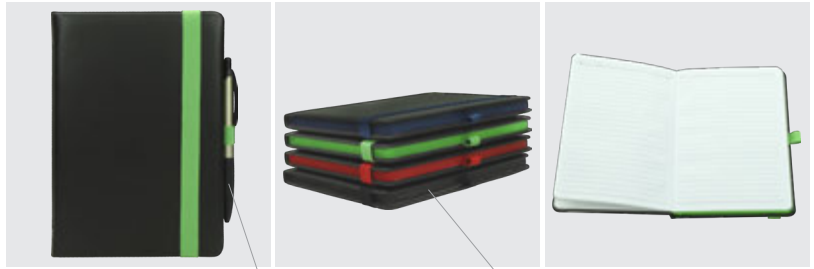

1/20

Antibacterial

ANTIBACTERIAL NOTEBOOK

Antibacterial covers, made with silver ions, nano technology. Bacteria repel and reduce by up to 99%. Lifetime protection.

FLUX B5, A5

Notebook

Executive Contrasting Paper Edge Notebook
 New Lined Hardback Journal with Pen Loop, Elastic, Ribbon, 196 Pages white lined Notebook, 80 g/m²
 B5: 24,3 x 17 x 1,5 cm
 A5: 21 x 14,5 x 1,5 cm