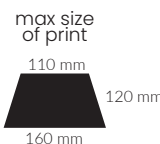

dark blue
8628506

beige
8628513

447 g

12/60

KRONOS

Umbrella folding 10 - panel

automatic open / close

Pongee, 190T