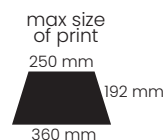

PROTECT

Umbrella 8-panel automatic

Pongee, 190T,
fiberglass frame,
and shaft
Handle: rubber

black / silver
8641902

ORION

Umbrella 8-panel automatic

Pongee, 190T,
fiberglass mechanism + shaft
Handle: eva foam

black
8637502