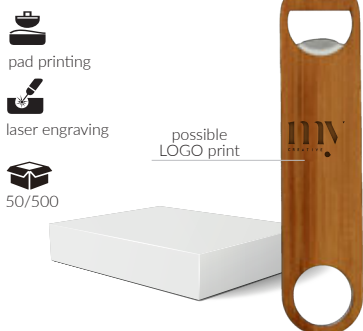

pad printing

laser engraving

1/24

85236

CIPRO

Wine set 4 pcs.

1-bottle bamboo box with 4 pcs. accessories, 36 x 11 x 12,5 cm

pad printing

laser engraving

1/8

possible LOGO print

85238

BARREL

Box for wine bottle

Cardboard with painting, 33 x 9 x 9 cm

pad printing

1/24

85210

WINDOW

Box for wine bottle

Cardboard, 32 x Ø 10 cm

logo printing

1/12

85211R

TIMBER

Wood bottle opener

Stainless steel speed bottle opener with wooden surface, 17,5 x 3,5 x 0,8 cm

84909

BONANZA

3 in 1 bottle opener

Plastic/Metal, 14,7 x 4,4 x 1,3 cm

8490203