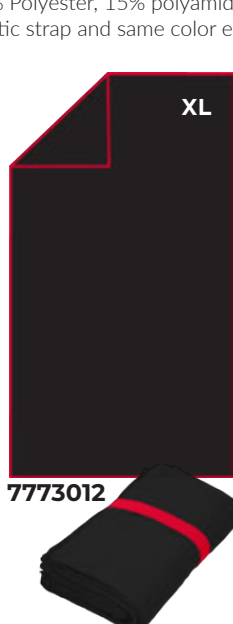

LANG

Towel with elastic stripe
Microfibre, 200 gms,
85% Polyester, 15% polyamid,
elastic strap and same color
edge

80 x 160 cm

1/50

70 x 140 cm

1/50

ACTIVE

LANG

Towel with elastic stripe
Microfibre, 200 gms,
85% Polyester, 15% polyamid,
elastic strap and same color
edge

80 x 160 cm

100 x 180 cm

1/50

1/30

ACTIVE LANG

Towel with elastic stripe
Microfibre, 200 gms,
85% Polyester, 15% polyamid,
elastic strap and same color edge