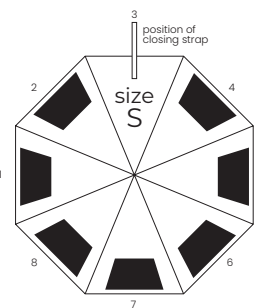

Manual Rib Sec