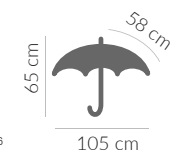

dark blue
8628506

beige
8628513

447 g

12/60

KRONOS

Umbrella folding 10 - panel

automatic open / close

Pongee, 190T