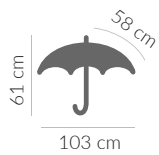

Frame: fiberglass

Handle: wooden

 screen printing

 laser engraving

 464 g

 12/48

possible
LOGO laser engraving

Wind
proof