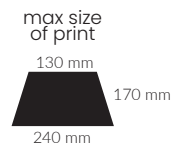

REFLECT

Umbrella 8-panel automatic

Pongee, 190T,
black metal frame,
fiberglass long ribs,
Handle: foam

screen printing

416 g

10/50

grey
complete reflective
8628912

Wind proof

classic material

reflective material

MORANA

Umbrella 8-panel automatic

Pongee, 190T
black metal fiberglas frame,
Handle: foam

screen printing

275 g

12/60

Wind proof

white
8628701

red
8628703

dark blue
8628706

green
8628707

black
8628702