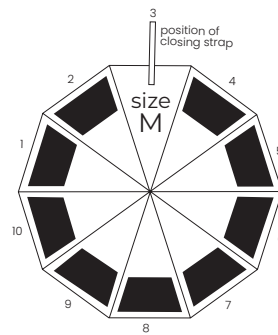

Frame: fiberglass

Handle: wooden

 screen printing

 laser engraving

 464 g

 12/48

possible
LOGO laser engraving

Wind
proof