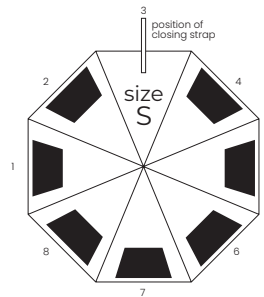

UMBRELLAS & TRAVEL

ROBIN

Umbrella folding 8 - panel
windproof, automatic open/close, Pongee, 190T,
fiberglass + steel mechanism,
metal shaft
Handle: plastic

screen printing

322 g

12/60

Wind proof