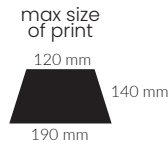

Frame: fiberglass

Handle: wooden

 screen printing

 laser engraving

 464 g

 12/48

possible
LOGO laser engraving

Wind
proof