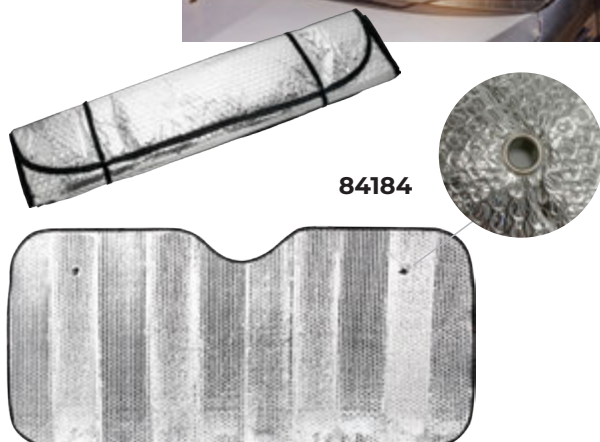

PROTECT

Car window sunshades

Material: PE BUBBLE
150 cm x 70 cm

84184