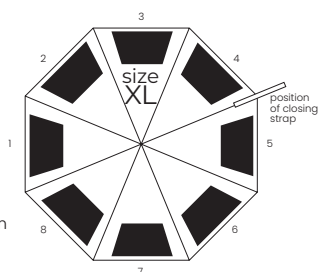

PROTECT

Umbrella 8-panel automatic

Pongee, 190T,
fiberglass frame,
and shaft
Handle: rubber

black / silver
8641902

ORION

Umbrella 8-panel automatic

Pongee, 190T,
fiberglass mechanism + shaft
Handle: eva foam

black
8637502