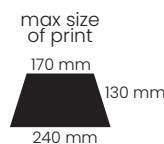

ZODIAC LUX

Umbrella folding 8-panel
automatic open/close
Pongee, 190T, windproof,
fiberglass mechanism
Handle: rubber

screen printing

369 g

12/48

Wind proof

Open Rib Sec close