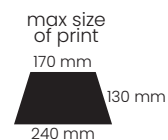

grey melange
8639412