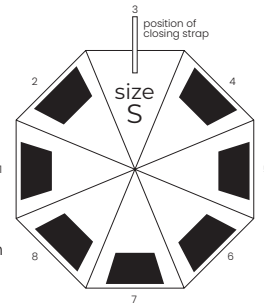

Manual Rib Sec

MIDAS

Umbrella folding 8-panel
manual open/close
Polyester, 190T,
metal frame
and mechanism
Handle: plastic

screen printing

221 g

12/60