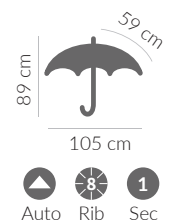

white
8628701

red
8628703

dark blue
8628706

green
8628707

black
8628702

UMBRELLAS & TRAVEL

ZEUS

Umbrella 8-panel automatic
Polyester, 190T,
metal frame
Handle: wood