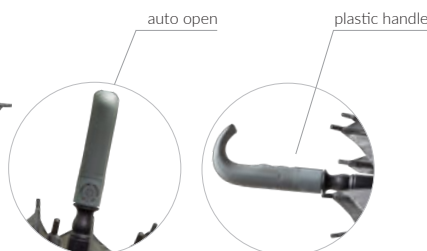

UMBRELLAS & TRAVEL

AURORA

Umbrella 8-panel automatic

Pongee, 190T, reflective edge, fiberglass frame, metal shaft, Handle: rubber

screen printing

557 g

12/48

Wind proof

ARES

Umbrella 8-panel automatic

Pongee, 190T, metal frame, Handle: plastic

screen printing

580 g

20/40

Wind proof