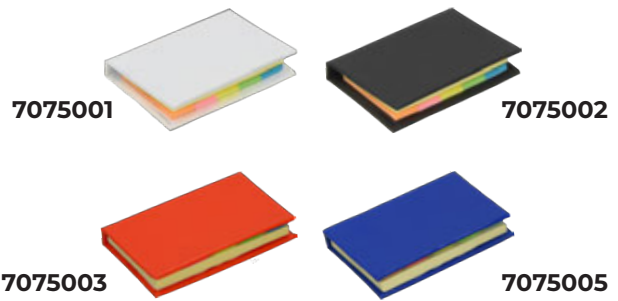

OFFICE

LILI

Mini Eko set
With self-adhesive strips paper,
8,5 x 6,5 cm