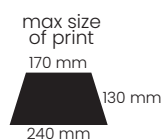

rubber handle material