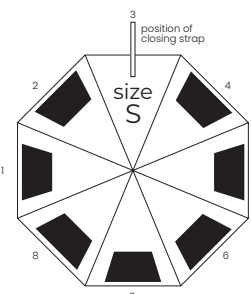

grey melange
8639412