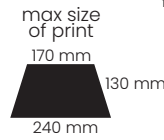

Manual Rib Sec

MIDAS

Umbrella folding 8-panel
manual open/close
Polyester, 190T,
metal frame
and mechanism
Handle: plastic

screen printing

221 g

12/60