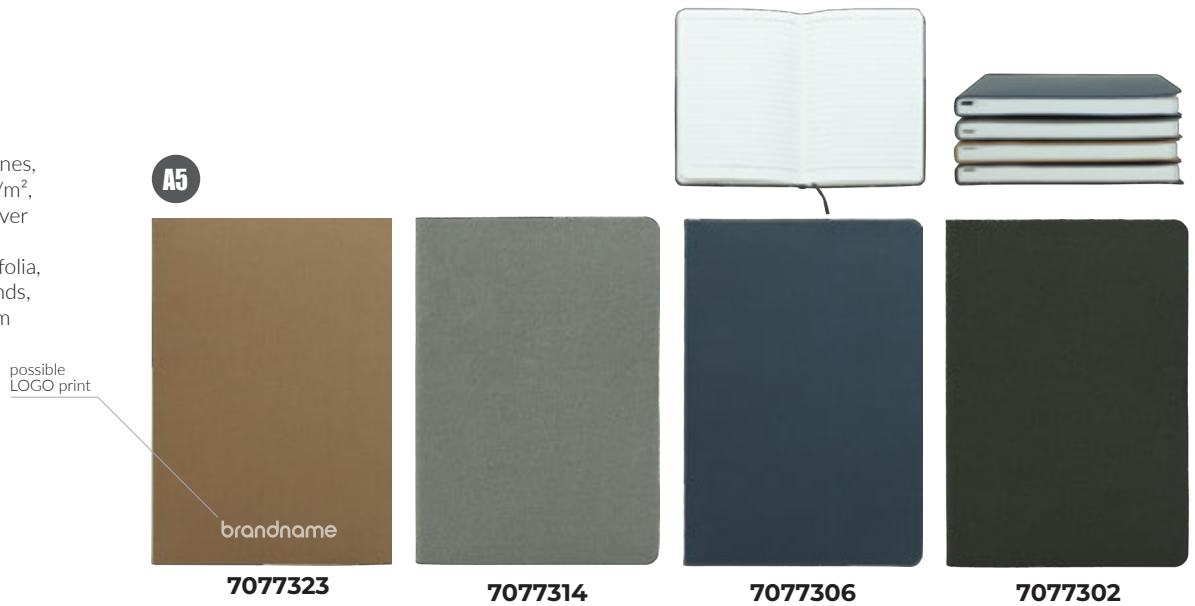

BRISTOL
Antibacterial

Notebook A5

Antibacterial PU Notebook A5, 70 g/m², white paper, 96 lined sheets, bookmark and rubber strap. Size: 14 x 21 x 1,5 cm

hot printing

pad printing

1/20