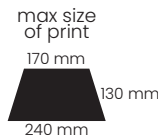

SELENA

Umbrella 8-panel automatic
Pongee, 190T
metal colored fiberglas frame
Handle: matching color, mat
PVC

screen printing

490 g

1/20