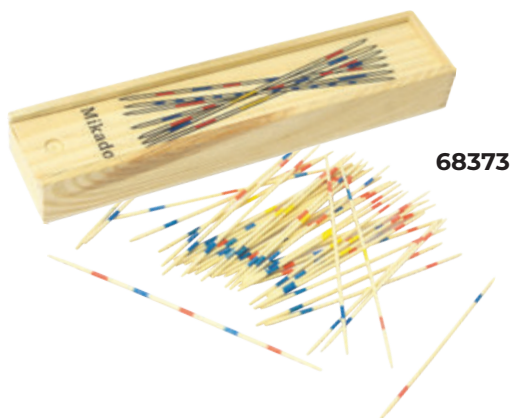

MIKADO

Social game
Wooden box,
19 x 4 x 2,5 cm