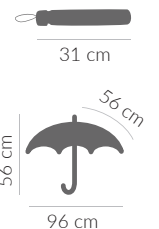

ZODIAC LUX

Umbrella folding 8-panel
automatic open/close
Pongee, 190T, windproof,
fiberglass mechanism
Handle: rubber

screen printing

369 g

12/48

Wind proof

Open Rib Sec close