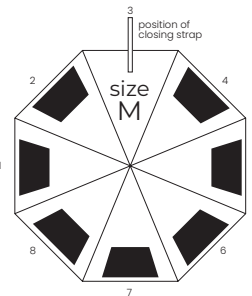

SELENA

Umbrella 8-panel automatic
Pongee, 190T
metal colored fiberglas frame
Handle: matching color, mat
PVC

screen printing

490 g

1/20