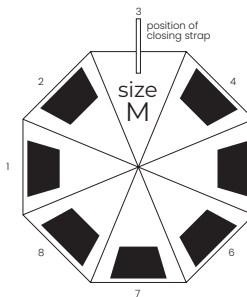

REFLECT

Umbrella 8-panel automatic

Pongee, 190T,
black metal frame,
fiberglass long ribs,
Handle: foam

screen printing

416 g

10/50

grey
complete reflective
8628912

Wind proof

classic material

reflective material

MORANA

Umbrella 8-panel automatic

Pongee, 190T
black metal fiberglas frame,
Handle: foam

screen printing

275 g

12/60

Wind proof

white
8628701

red
8628703

dark blue
8628706

green
8628707

black
8628702