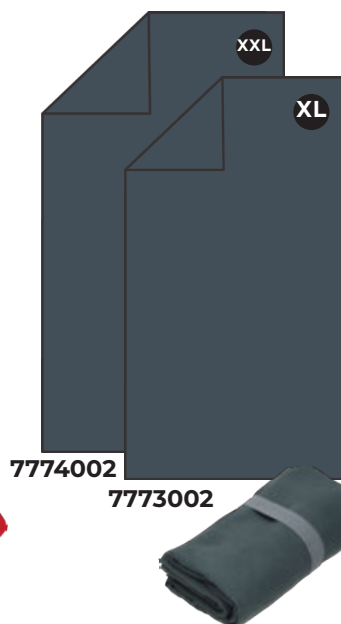

Towel with elastic stripe
Microfibre, 200 gms,
85% Polyester, 15% polyamid,
elastic strap and same color
edge

80 x 160 cm

100 x 180 cm

1/50

1/30

ACTIVE LANG

Towel with elastic stripe
Microfibre, 200 gms,
85% Polyester, 15% polyamid,
elastic strap and same color edge